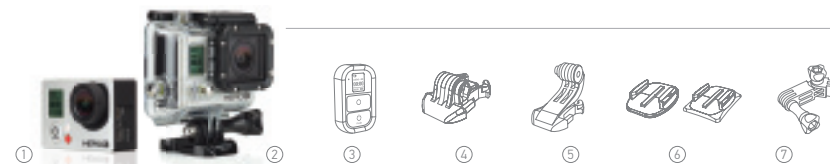

HERO3: BLACK EDITION / WHAT'S INCLUDED

1. HERO3: Black Edition Camera	6. 1 Curved + 1 Flat Adhesive Mount
2. 197' / 60m Waterproof Housing	7. 3-Way Pivot Arm
3. Wi-Fi Remote	8. Assorted Mounting Hardware
4. 1 Quick Release Buckle	9. Rechargeable Li-ion Battery
5. 1 J-Hook Buckle	

Also Available:
HERO3: Black Edition / Surf — comes with 1 Surfboard Mount + Tether.
Adhesive Mounts are not included.